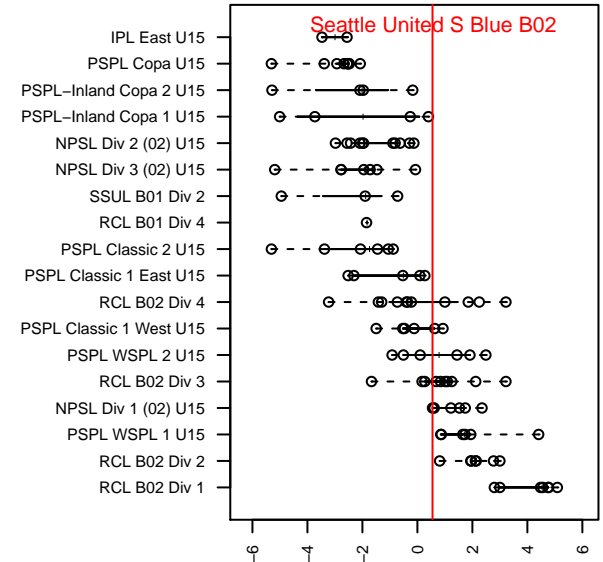

**attack and defense rating
relative to others at age
and all opponents in last 13 months**