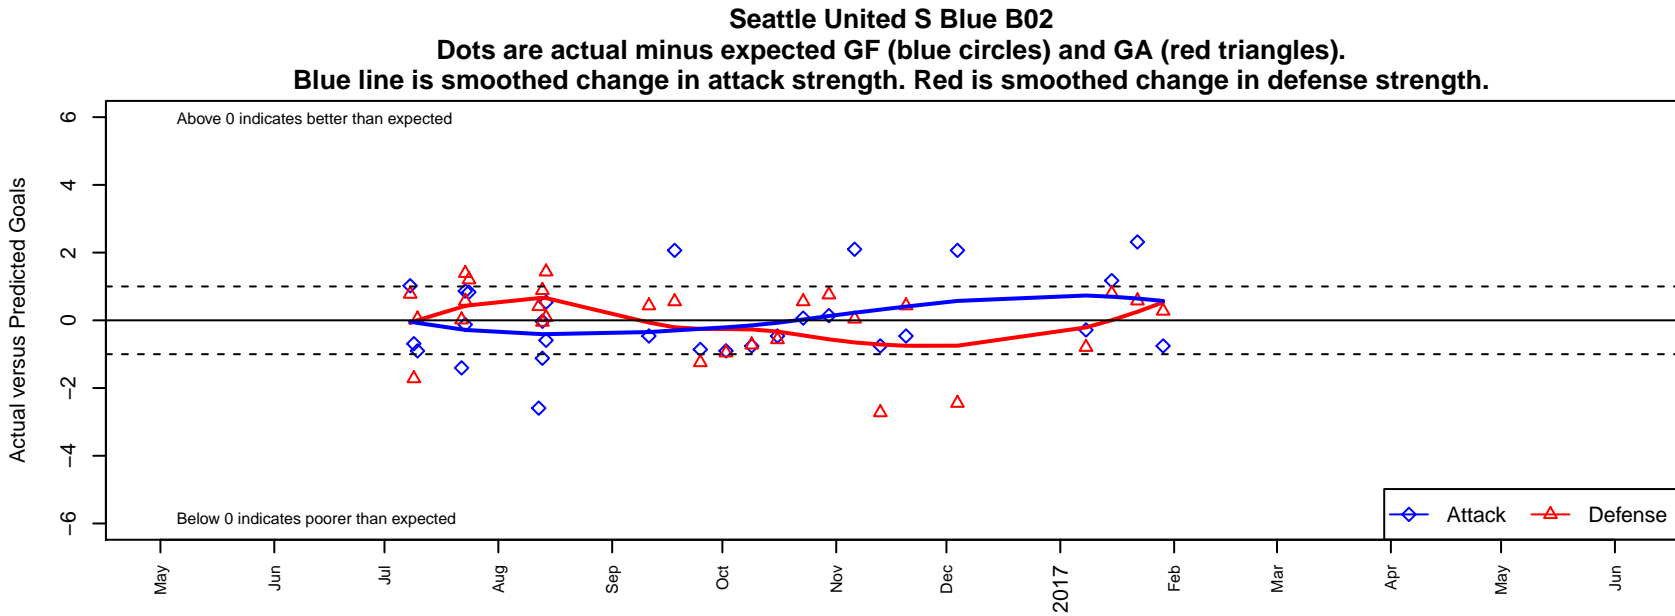

## Seattle United S Blue B02

Seattle United Regional  
 Seattle, WA  
 B02 total strength=1345  
 attack=8.61 defense=5.09  
 fall league = NPSL Div 1 (02) U15  
 notes= Torkelson 2016

alt names used:  
 SU South Blue 02  
 Seattle United South B02 Blue  
 SEATTLE UNITED SOUTH BLUE (WA)  
 Seattle United South Blue [B02]  
 Seattle United South B02 Blue

Venues played:  
 2016 Seattle United Cup BU15 Gold  
 2016 Crossfire Select U15 Gold  
 2016 REDAPT Cup Silver U15  
 2016 NPSL Division 1 (02) U15  
 2016 Founders Cup B02 Div A

**attack and defense variance (black dot)  
relative to other teams  
and top 10 in region**